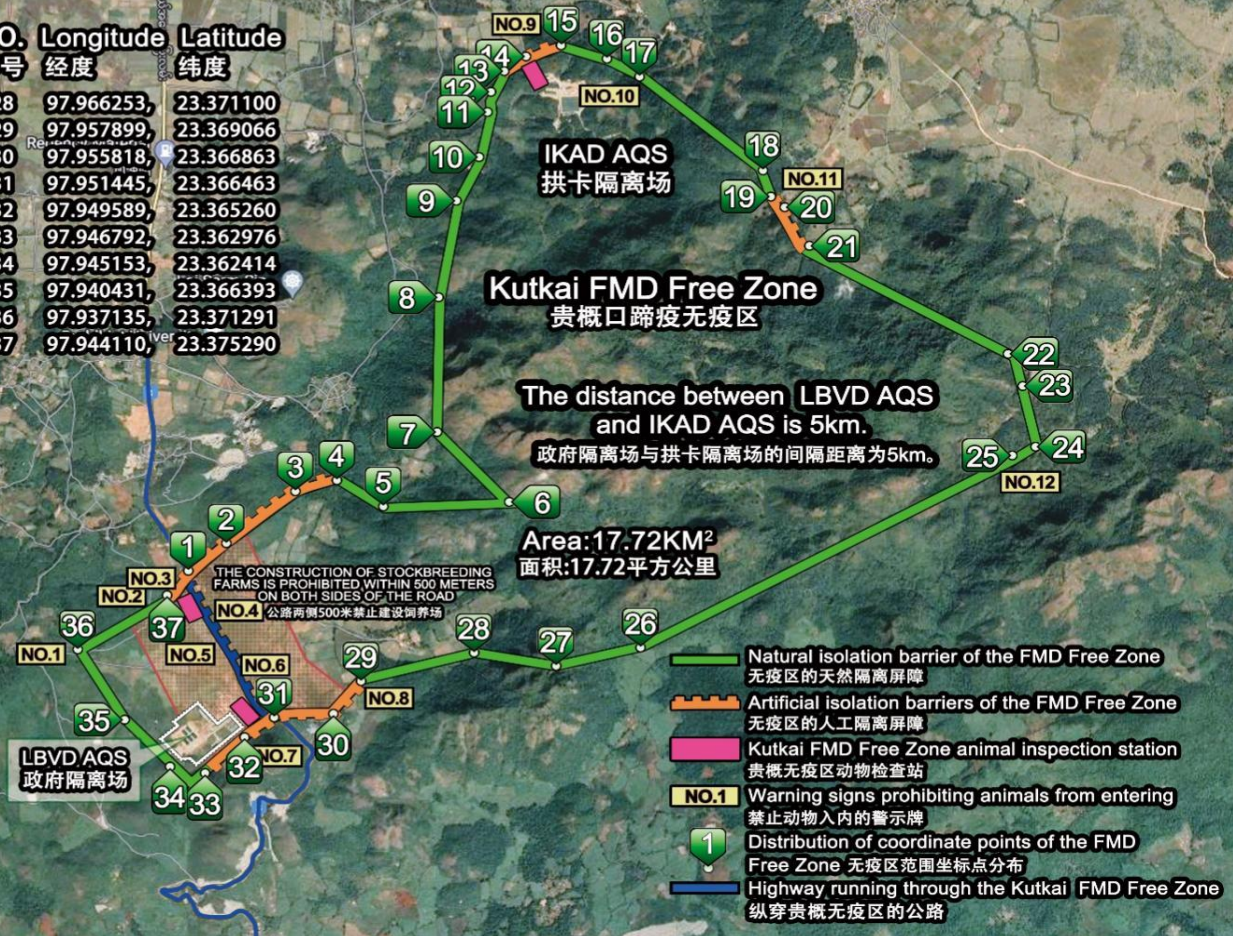

Map of isolation barriers and coordinates of Kutkai FMD Free Zone borders 贵概无疫区边界隔离屏障及坐标图

MA 序号	NO. 经度	Latitude 纬度
1	97.944717,	23.376850
2	97.948029,	23.379103
3	97.953231,	23.382874
4	97.956078,	23.383722
5	97.959539,	23.381676
6	97.968762,	23.382045
7	97.963526,	23.387175
8	97.963768,	23.396962
9	97.965136,	23.403941
10	97.966719,	23.407061
11	97.967414,	23.410476
12	97.967308,	23.411167
13	97.968604,	23.413375
14	97.969845,	23.414624
15	97.972708,	23.415271
16	97.976007,	23.414281
17	97.978306,	23.413136
18	97.987525,	23.406248
19	97.988236,	23.404295
20	97.989000,	23.403553
21	97.990726,	23.400253
22	98.005854,	23.392691
23	98.005797,	23.392700
24	98.007434,	23.386142
25	98.005985,	23.385039
26	97.978505,	23.371532
27	97.972252,	23.370216

NO. 序号	Longitude 经度	Latitude 纬度
28	97.966253,	23.371100
29	97.957899,	23.369066
30	97.955818,	23.366863
31	97.951445,	23.366463
32	97.949589,	23.365260
33	97.946792,	23.362976
34	97.945153,	23.362414
35	97.940431,	23.366393
36	97.937135,	23.371291
37	97.944110,	23.375290

- Natural isolation barrier of the FMD Free Zone
无疫区的天然隔离屏障
- Artificial isolation barriers of the FMD Free Zone
无疫区的人工隔离屏障
- Kutkai FMD Free Zone animal inspection station
贵概无疫区动物检查站
- NO.1 Warning signs prohibiting animals from entering
禁止动物入内的警示牌
- Distribution of coordinate points of the FMD Free Zone
无疫区范围坐标点分布
- Highway running through the Kutkai FMD Free Zone
纵穿贵概无疫区的公路